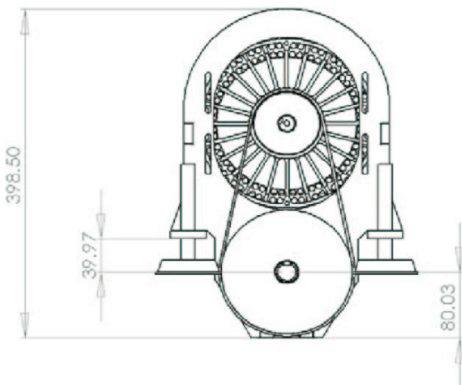

Marine Drive frame Assembly

Overview

The LMC marine drive systems offers a reliable and powerful propulsion system, that is quite, efficient and generates zero emissions.

Power and performance will depend on the complete package of which LMC is happy to provide these systems are normally bespoke to customers own specifications.

Please contact LMC for details of our complete solution.