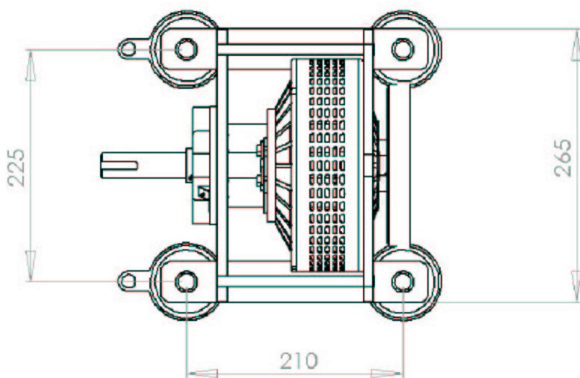

Marine Drive frame Assembly

Overview

The LMC marine drive systems offers a reliable and powerful propulsion system, that is quite, efficient and generates zero emissions.

Power and performance will depend on the complete package of which LMC is happy to provide these systems are normally bespoke to customers own specifications.

Please contact LMC for details of our complete solution.