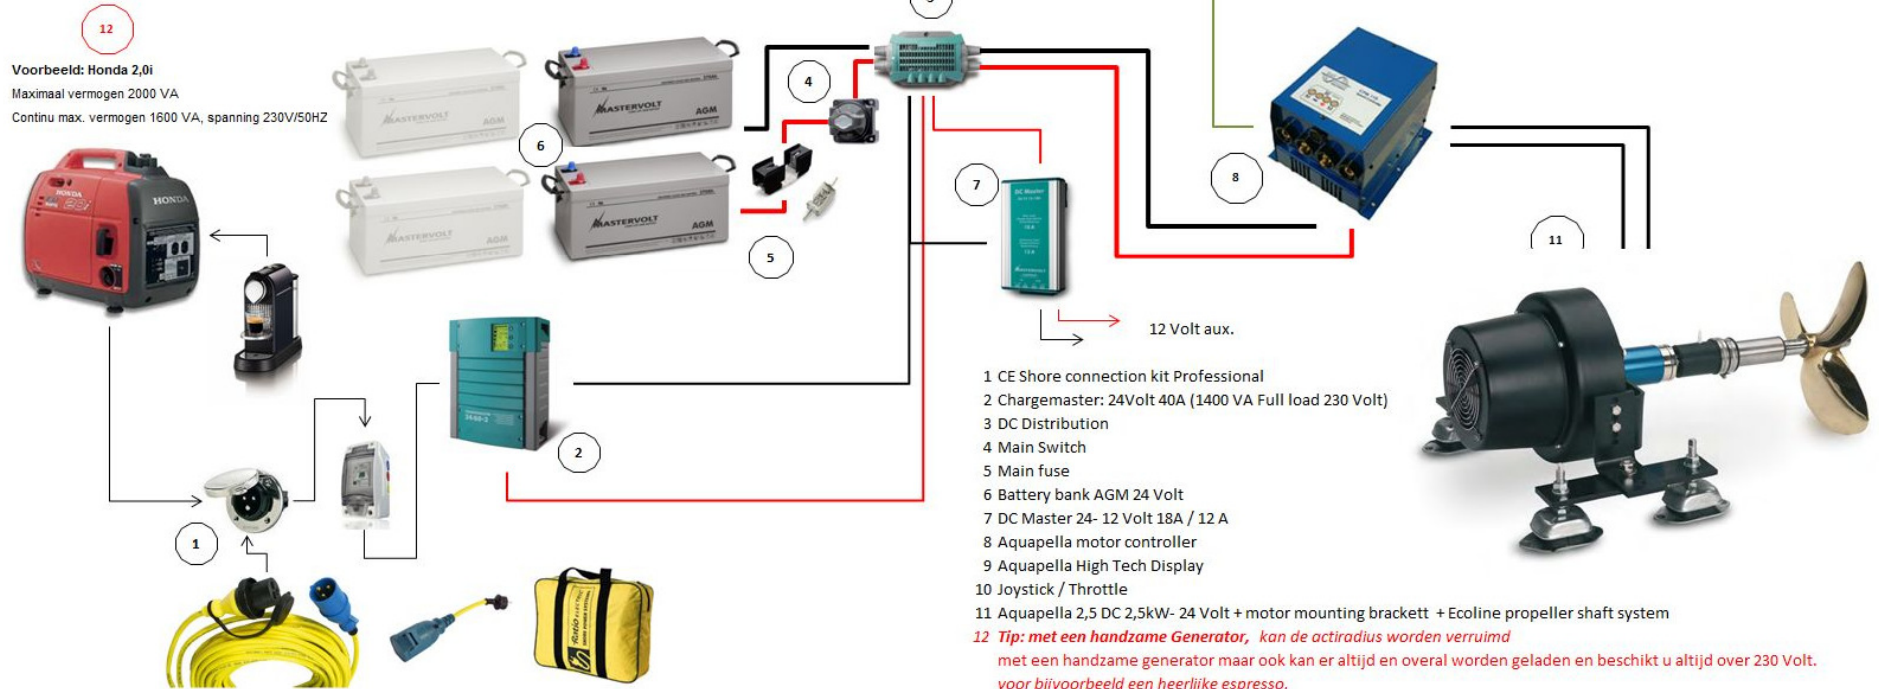

Aquapella 2,5 Easy-Hybrid™ Basic system

overview:

Aquapella Easy-Hybrid

Aquapella systems will be supplied with:	Optional:
Motor unit PMG132 2.5kW 24 Volt Motor controller CPJ110 High-Tech Display + High-Tech Joystick Cable set between: Motor and motor controller and Motor controller Display, contact key and Joystick Main Fuse and Main Switch	Propellershaft system / propeller Motor mounting bracket CE shore connection kit Battery Charger Battery DC – DC converter DC – Distribution unit Generator: Honda Handy 2.0i to extend your radius and to be power independent!