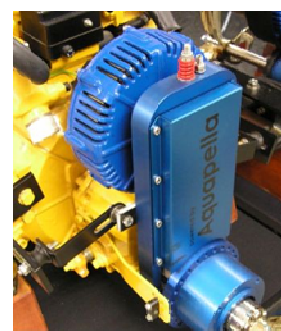

Bellmann Drive-systems

E-motion

Bellmann Drive-systems manufactures complete systems, from propeller to shore power connection cable. Based on our technical knowledge and vast experience, all systems are designed for maximum performance and reliability.

Bellmann will supply you with complete packages for reliable propulsion concepts for electric boating.

Output power up to 100 kW.

- Bell-Flex Complete propeller shaft systems
- Aquapella and Silent-Prop electric propulsion systems including sail drives
- Hybrid systems
- Aqua-Pod Pod's (Under water propulsion units)
- Electric outboards
- Speed controllers
- Joysticks and control panels
- Battery and Battery chargers
- Shore power cable sets